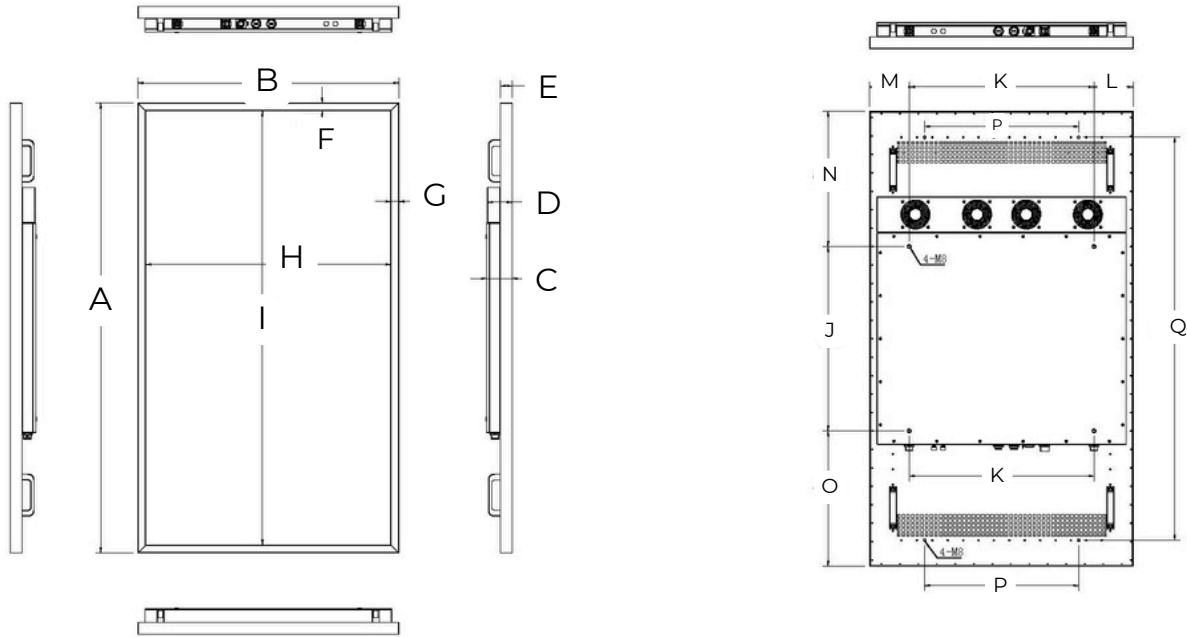

## DIMENSIONS

DIMENSIONS	LCDO-BVC55	LCDO-BVC65	LCDO-BVC75
SCREEN SIZE	55"	65"	75"
OVERALL DIMENSIONS - AxBxC	1262 x 732.8 x 85mm 49.69 x 28.85 x 3.35in	1481 x 856 x 85mm 58.30 x 33.70 x 3.35in	1703.2 x 982.2 x 86mm 67.06 x 38.67 x 3.39in
DEPTH AT FANPACK - D	81.5mm 3.20in	81.5mm 3.20in	81.5mm 3.20in
DEPTH AT BEZEL- E	39mm 1.54in	39mm 1.54in	39mm 1.54in
BEZEL WIDTH - F/G	26mm / 26mm 1.02in / 1.02in	26mm / 26mm 1.02in / 1.02in	26mm / 26mm 1.02in / 1.02in
ACTIVE DISPLAY AREA - HxI	680.8 x 1210mm 26.80 x 47.64in	804 x 1429mm 31.65 x 56.26 in	930.2 x 1651.2mm 36.62 x 65.01in
VESA PATTERN - JxK	400 x 400mm	600 x 600mm	600 x 600mm
VESA TO EDGE - M/L	166.4mm / 166.4mm 6.55in / 6.55in	128mm / 128mm 5.03in / 5.03in	191.1mm / 191.1mm 7.52in / 7.52in
VESA TO EDGE - N/O	431mm / 431mm 16.97in / 16.97in	440.5mm / 440.5mm 17.34in / 17.34in	551.6mm / 551.6mm 21.72in / 21.72in
EXTERIOR HOLE PATTERN PxQ	500 x 1092.9mm 19.69 x 43.03in	500 x 1310.9mm 19.69 x 51.61in	600 x 1512.9mm 23.62 x 59.56in
PACKAGED DIMENSIONS	1400 x 860 x 200mm 55.12 x 33.86 x 7.87in	1610 x 1000x 200mm 63.39 x 39.37 x 7.87in	1845 x 1110 x 200mm 72.64 x 43.70 x 7.87in
WEIGHT (PACKAGED)	37.15kg / 81.90lbs (45.75kg / 105.27lbs)	45.45kg / 100.20lbs (56.45kg / 124.45lbs)	78kg / 171.96lbs (92kg / 202.83lbs)