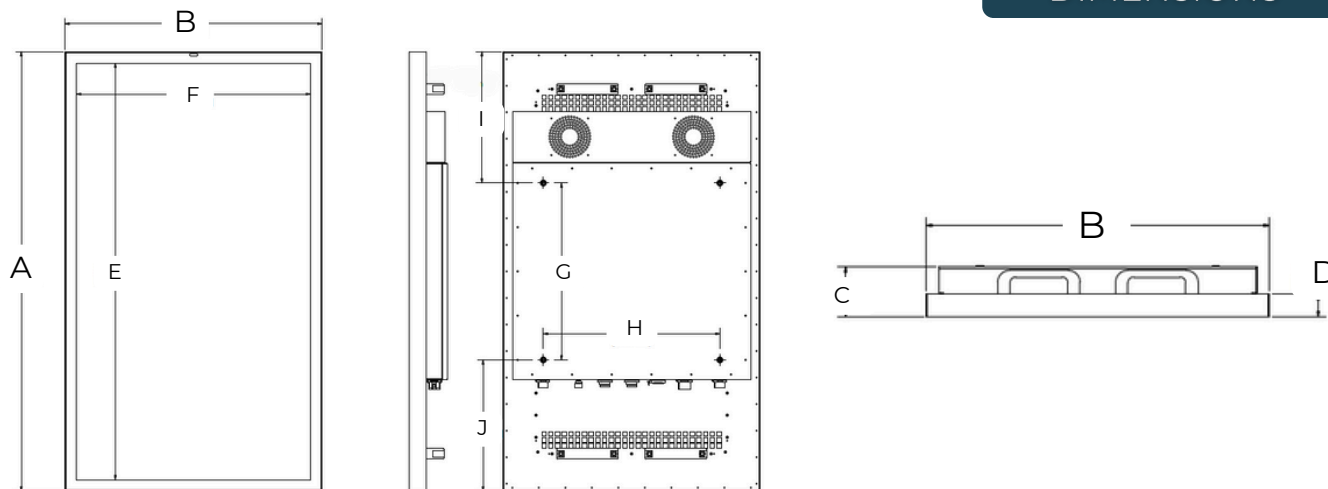

DIMENSIONS

DIMENSIONS	LCDO-BVC32	LCDO-BVC43	LCDO-BVC49
SCREEN SIZE	32"	43"	49"
ASPECT RATIO	16:9	16:9	16:9
OVERALL DIMENSIONS - AxBxC	750.8 x 445.4 x 86mm 29.56 x 17.54 x 3.39in	994 x 582.4 x 86mm 39.13 x 22.93 x 3.39in	1127 x 657 x 86mm 44.37 x 25.87 x 3.39in
DEPTH AT BEZEL - D	39mm 1.54in	39mm 1.54in	39mm 1.54in
DEPTH AT FANPACK - C	86mm 3.39in	86mm 3.39in	86mm 3.39in
ACTIVE DISPLAY AREA - ExF	698.8 x 393.4mm 27.51 x 15.49in	942.0 x 530.4mm 37.09 x 20.88in	1075 x 605mm 42.32 x 23.82in
VESA PATTERN - GxH	300 x 250mm	400 x 400mm	400 x 400mm
VESA TO EDGE - I/J	225.4mm 8.87in	297.0mm 11.69in	363.5mm 14.31in
PACKAGED DIMENSIONS	1130 x 710 x 200mm 44.49 x 27.95 x 7.87in	1130 x 710 x 200mm 44.49 x 27.95 x 7.87in	1270 x 785 x 200mm 50.00 x 30.90 x 7.87in
WEIGHT (PACKAGED)	16.45kg / 36.27lbs (21.50kg / 47.40lbs)	27.25kg / 60.08lbs (34kg / 74.96lbs)	33kg / 72.75lbs (39kg / 85.98lbs)